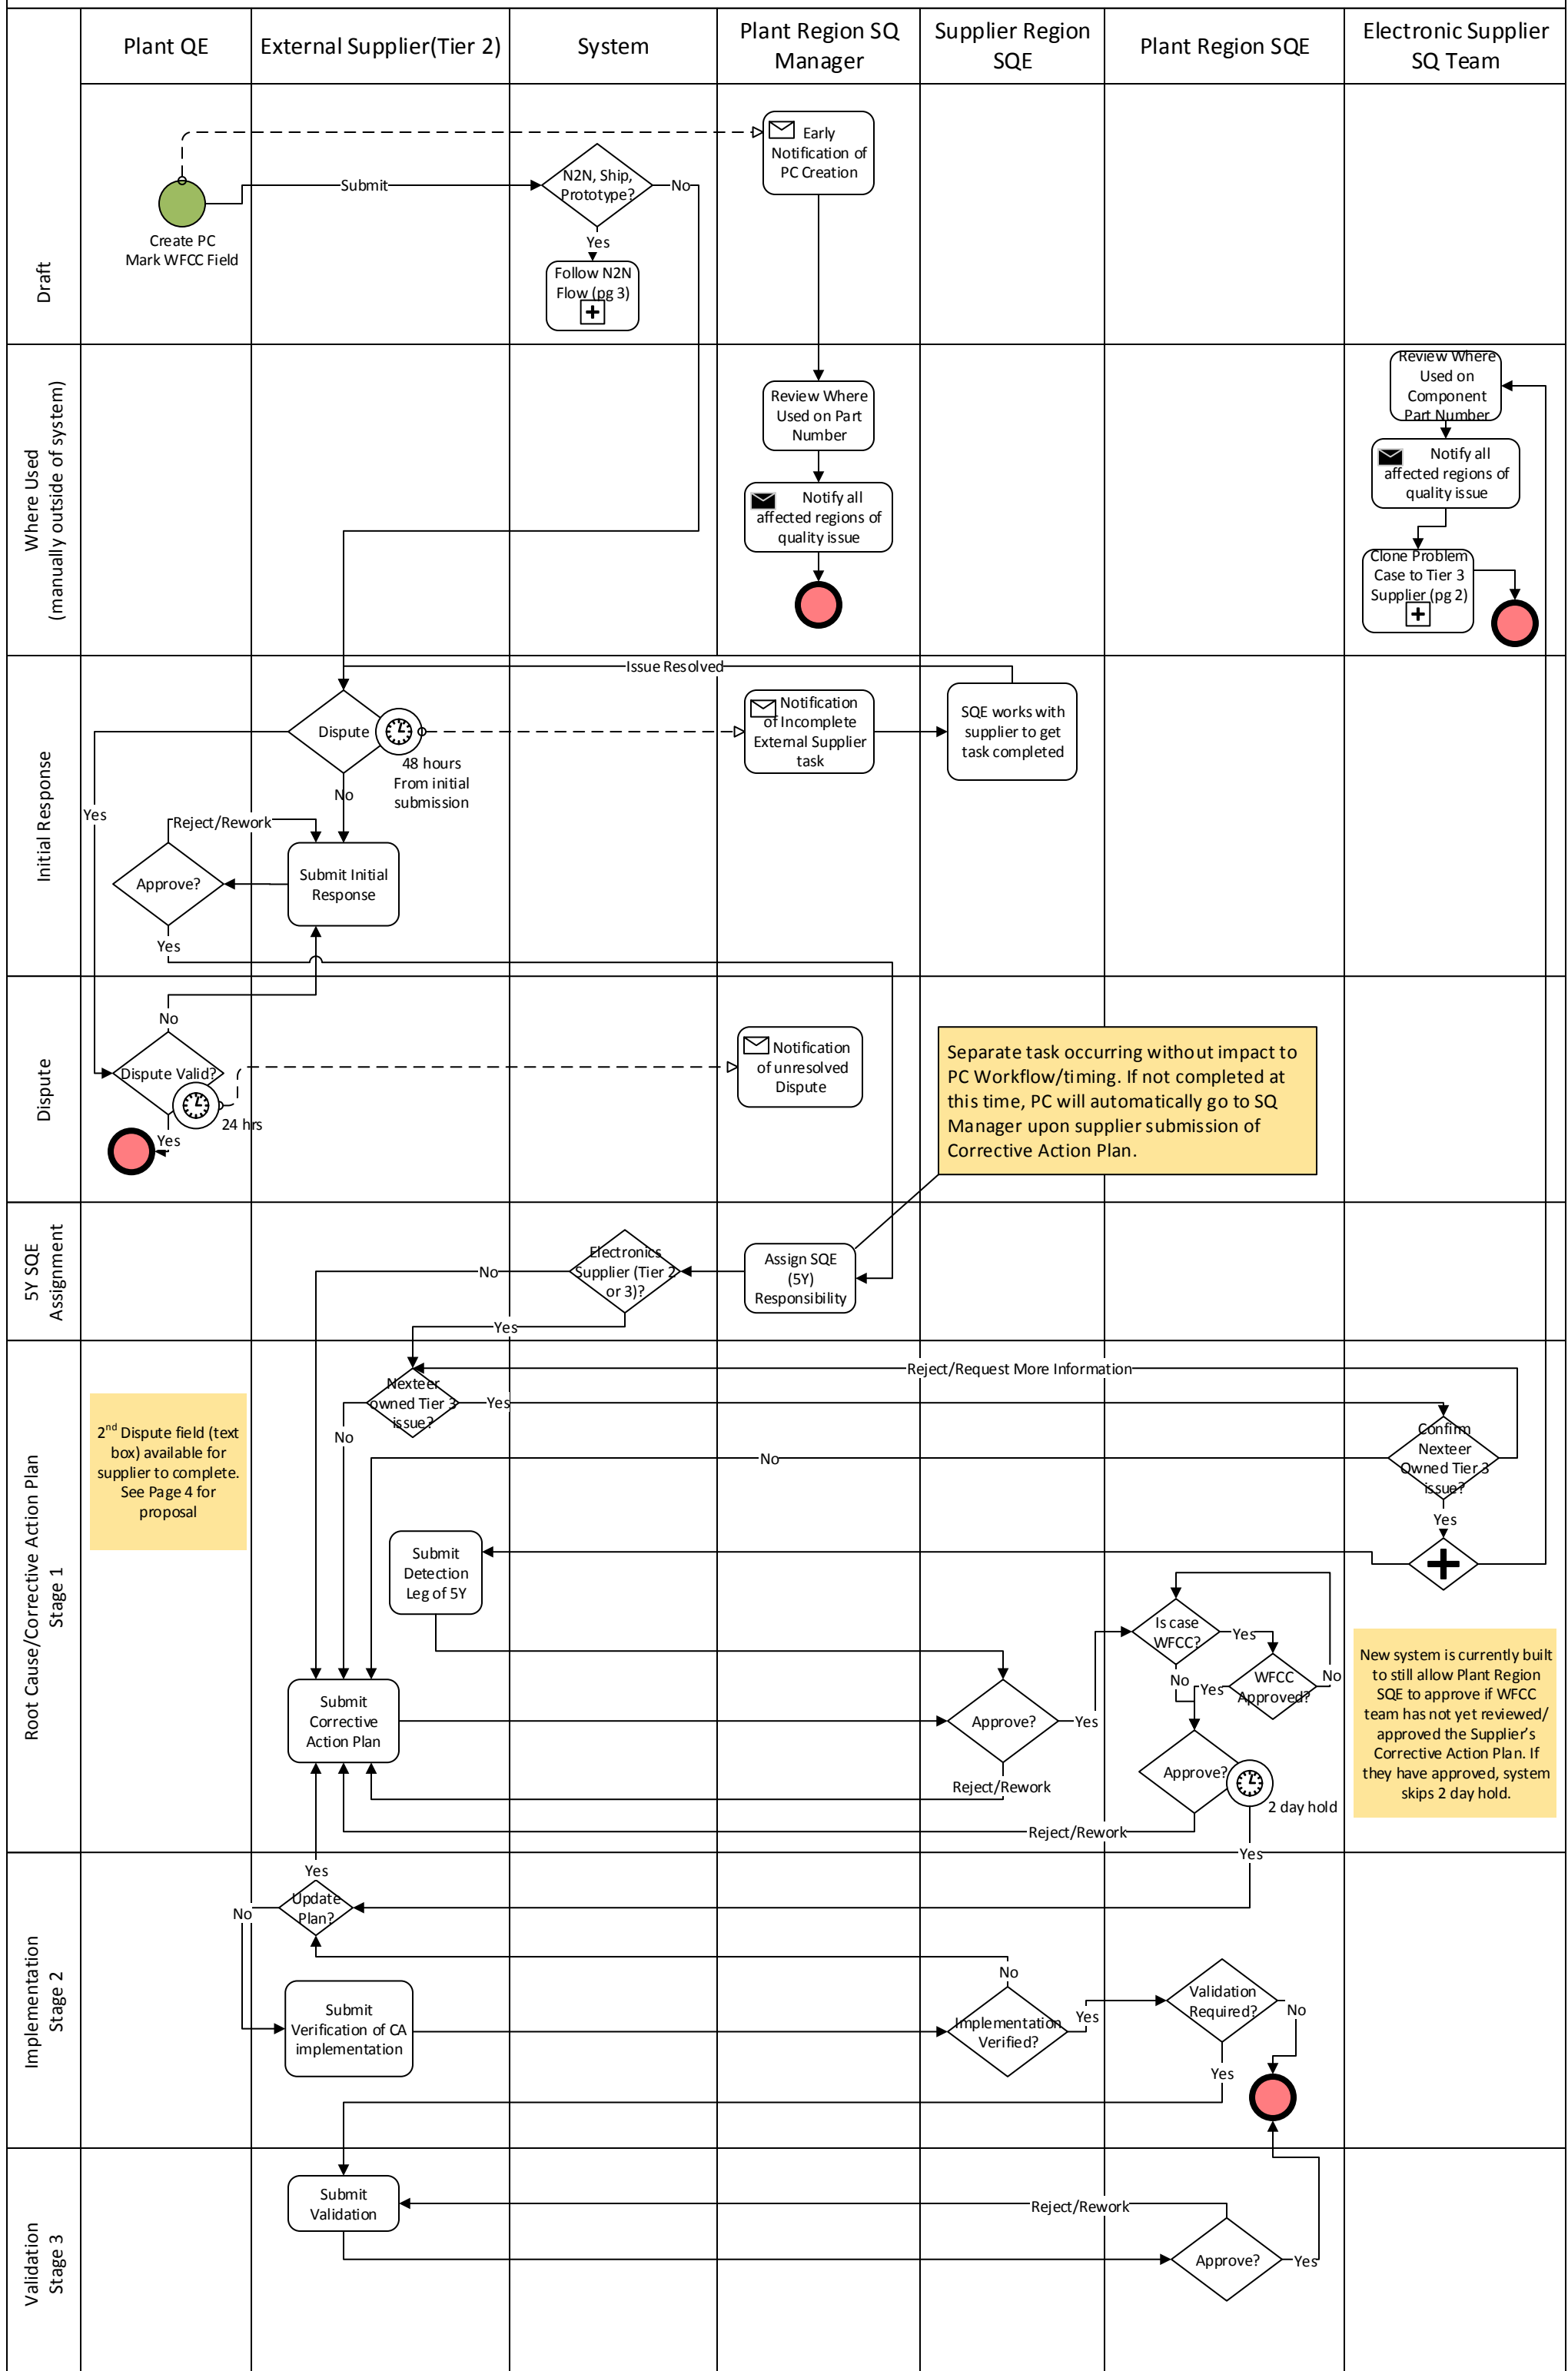

Problem Case Management System (May 2015 Proposal Flow with Sub-Supplier Process)

Problem Case Management System (2015 Proposal Flow with Sub-Supplier Process)

Tier 3 Problem Case Flow

Problem Case Management System (2015 Proposal)

Nexteer to Nexteer, Shipping & Prototype Cases