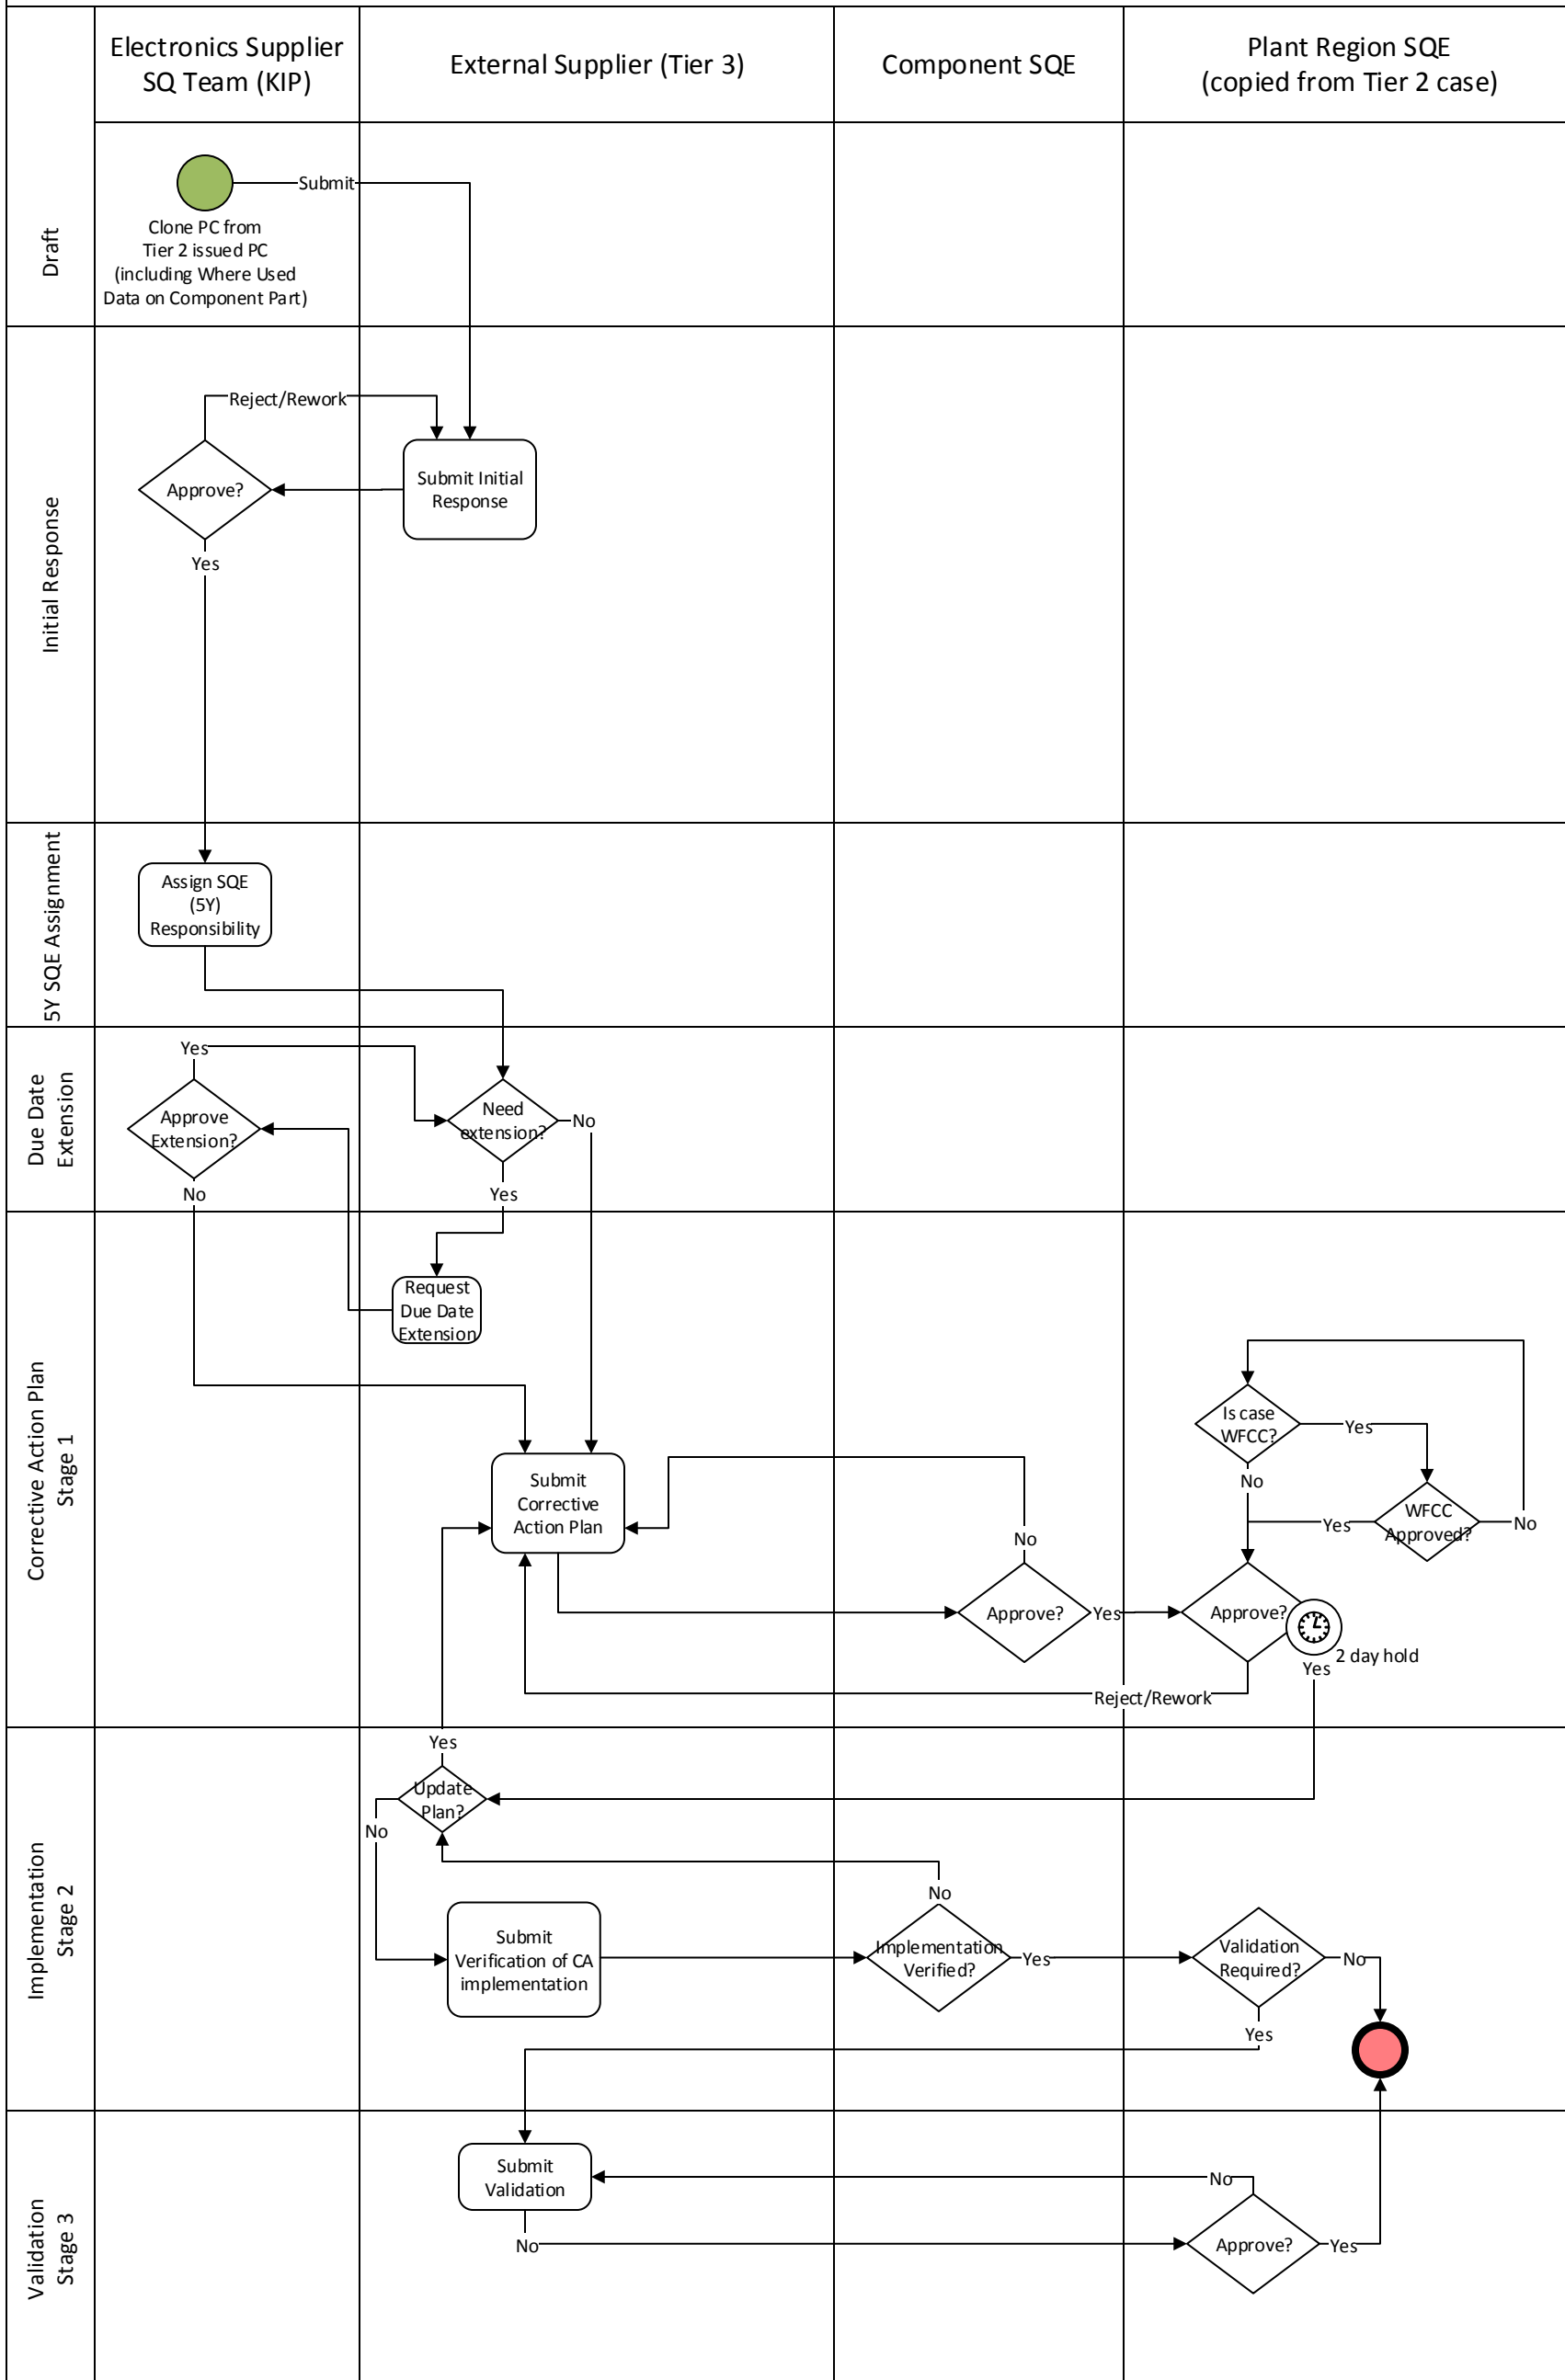

Problem Case Management System (May 2015 Proposal Flow with Sub-Supplier Process)

Problem Case Management System (2015 Proposal Flow with Sub-Supplier Process)

Tier 3 Problem Case Flow

Problem Case Management System (2015 Proposal)

Nexteer to Nexteer, Shipping & Prototype Cases